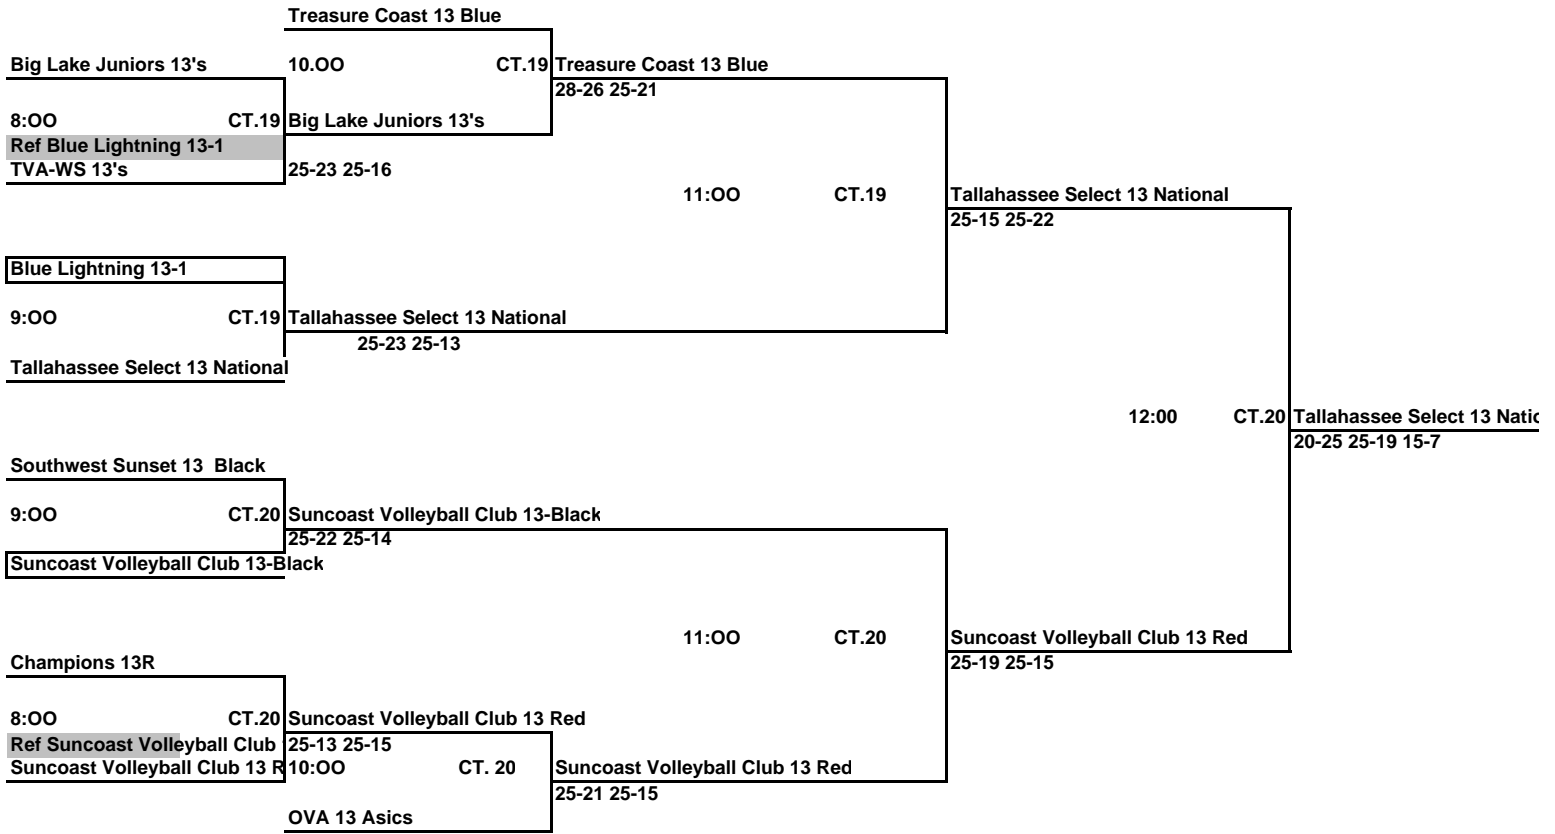

**13'S GOLD DIVISION PLAYOFFS
SUNDAY, JANUARY 28, 2007
CHAMPIONS SPORTS COMPLEX**

LOSERS STAY AND REFEREE THE NEXT MATCH ON THEIR COURT.

THIS BOX MEANS YOU REFEREE THE MATCH PRIOR TO YOUR MATCH

**13'S SILVER DIVISION PLAYOFFS
SUNDAY, JANUARY 28, 2007
OVA FACILITY**

		CCVA 13's		
Spring Hill Slammers 13's	10:00	CT .23	Cape Coast 13 National	
8:00 CT .23			25-7 25-17	
Ref Treasure Coast 13 Red				
Cape Coast 13 National	11:00	CT .23	Cape Coast 13 National	
Palm Beach 13 Jade			SILVER	
9:00 CT .23				
Treasure Coast 13 Red				

ALL TEAMS THAT LOSE STAY TO REFEREE THE NEXT MATCH-

This Box means you must referee the match prior to your match

**13'S BRONZE DIVISION PLAYOFFS
SUNDAY, JANUARY 28, 2007
OVA FACILITY**

		Cape Coast 13 Travel Gold		
Palm Beach 13 Kelsey	10:00	CT .24	OVA 13 National	
8:00 CT .24			25-18 25-8	
Ref Blue Lightning 13-2				
OVA 13 National	12:00	CT .24	OVA 13 National	
Tallahassee Volleyball Association 13's			BRONZE	
9:00 CT .24			25-10 25-14	
Blue Lightning 13-2				