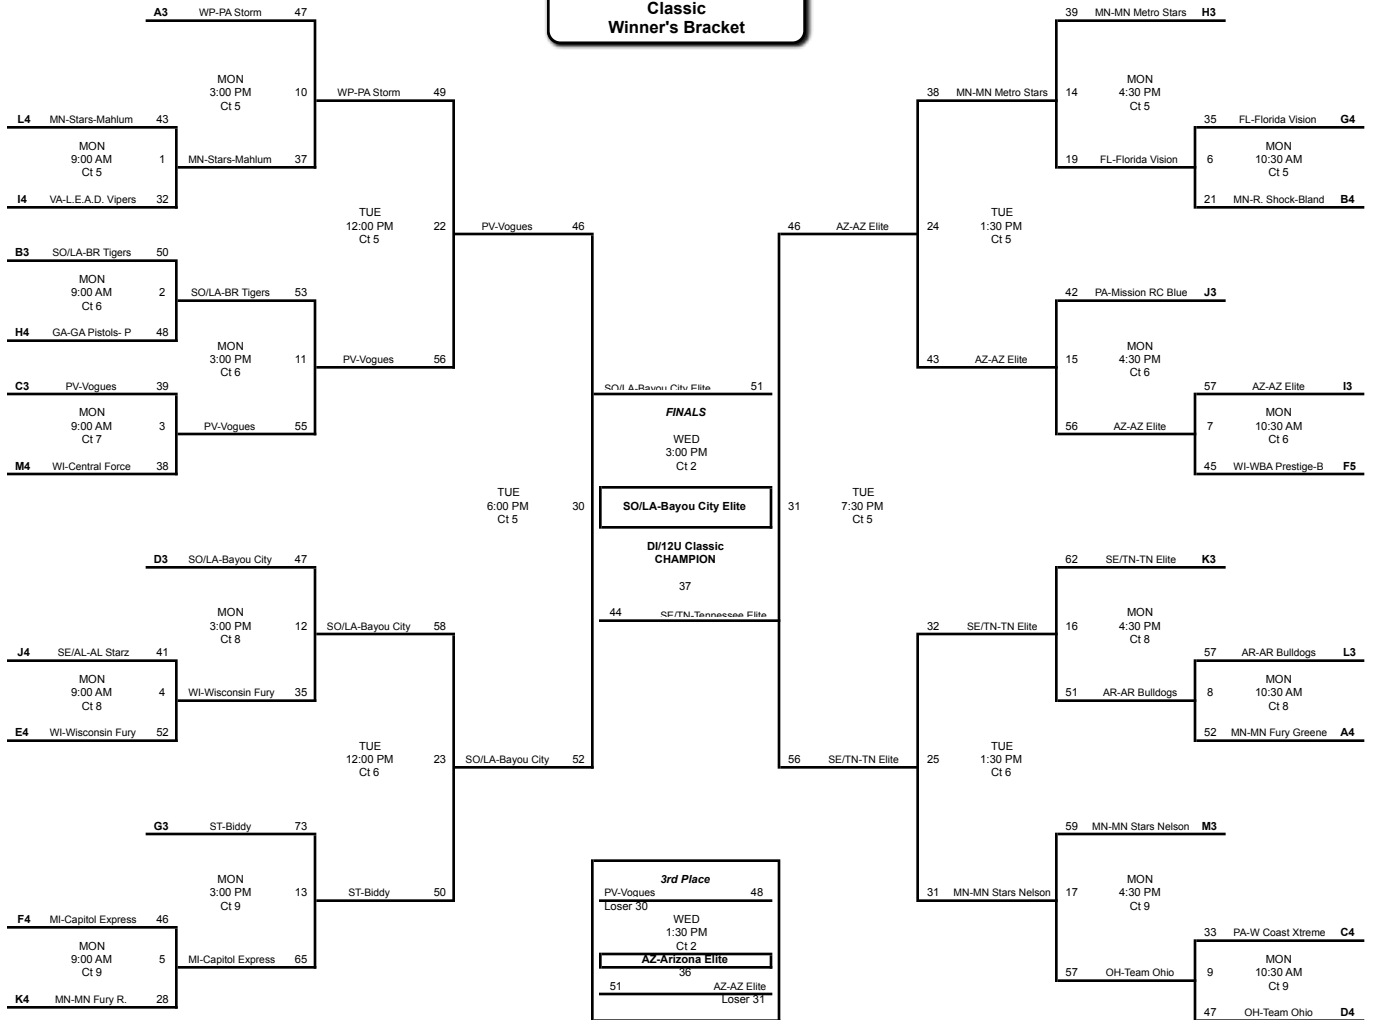

**DI/12-Under AAU
Classic
Winner's Bracket**

5th Place

WP-PA Storm 53 Loser 22	WP-PA Storm 44	37 MN-MN Metro Stars Loser 24
TUE 6:00 PM Ct 6 28	WED 12:00 PM Ct 2 35	TUE 7:30 PM Ct 6 29
ST-Biddy 51 Loser 23	WP-PA Storm 35	MN-MN Stars Nelson 45 Loser 25